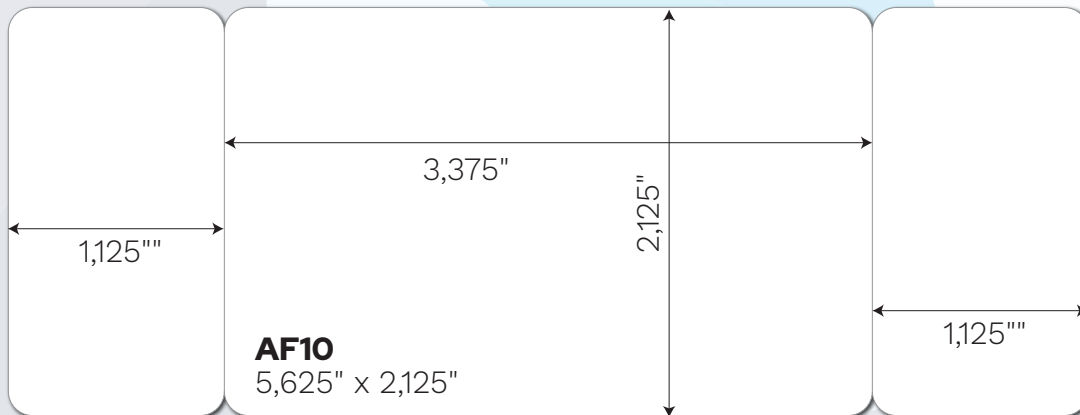

Cards are printed on 0.030" thick white plastic.

Production time: 10 to 15 working days

Model AF08

Scale: 100%

Model AF10

Scale: 100%

Model AF11

Scale: 80%

Model AF12

Scale: 69 %

Model AF13

Scale: 100 %

Model AF14

Scale: 100 %

Model AF17

Scale: 100 %

Model SP125

Scale: 100 %

Model SP144

Scale: 100 %

Model SP439

Scale: 78 %

Model VL294

Scale: 100 %

Model VL418

Scale: 100 %

Model VL434

Scale: 100 %

Model VL499

Scale: 100 %

Model VL500T

Scale: 86 %