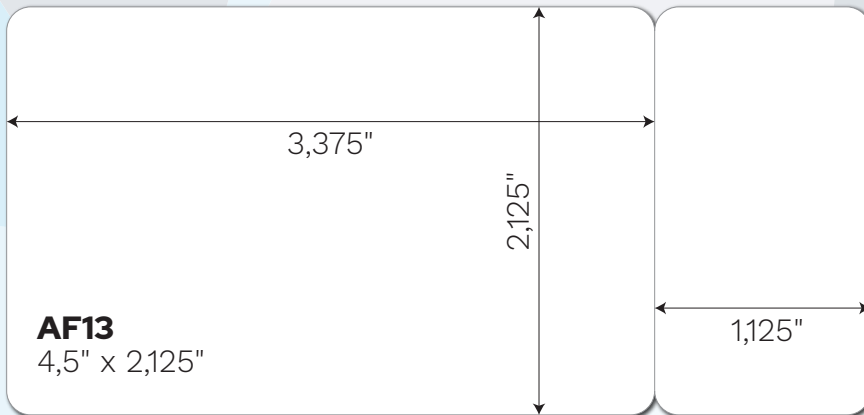

Cards are printed on 0.030" thick white plastic.

Production time: 10 to 15 working days

Model AF08

Scale: 100%

Model AF10

Scale: 100%

Model AF11

Scale: 80%

Model AF12

Scale: 69 %

Model AF13

Scale: 100 %

Model AF14

Scale: 100 %

Model AF17

Scale: 100 %

Model SP125

Scale: 100 %

Model SP144

Scale: 100 %

Model SP439

Scale: 78 %

Model VL294

Scale: 100 %

Model VL668TT

Scale: 83 %

Model VL680

Scale: 100 %

Model VL685

Scale: 83 %

Model VL769

Scale: 100 %