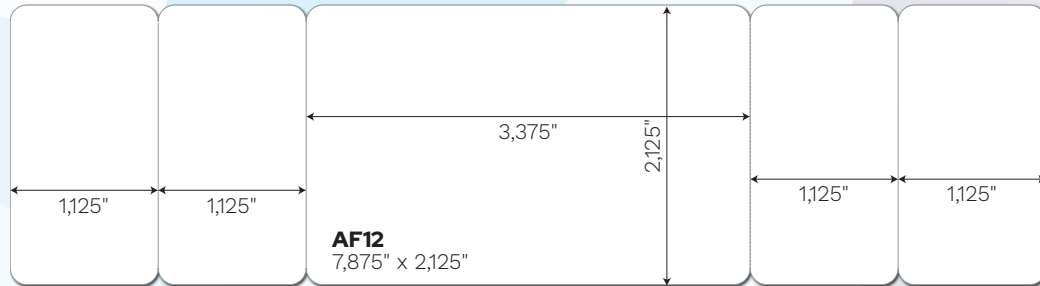

Cards are printed on 0.030" thick white plastic.

Production time: 10 to 15 working days

Model AF08

Scale: 100%

Model AF10

Scale: 100%

Model AF11

Scale: 80%

Model AF12

Scale: 69 %

Model AF13

Scale: 100 %

Model AF14

Scale: 100 %

Model AF17

Scale: 100 %

Model SP125

Scale: 100 %

Model SP144

Scale: 100 %

Model SP439

Scale: 78 %

Model VL294

Scale: 100 %

Model VL668TT

Scale: 83 %

Model VL680

Scale: 100 %

Model VL685

Scale: 83 %

Model VL769

Scale: 100 %