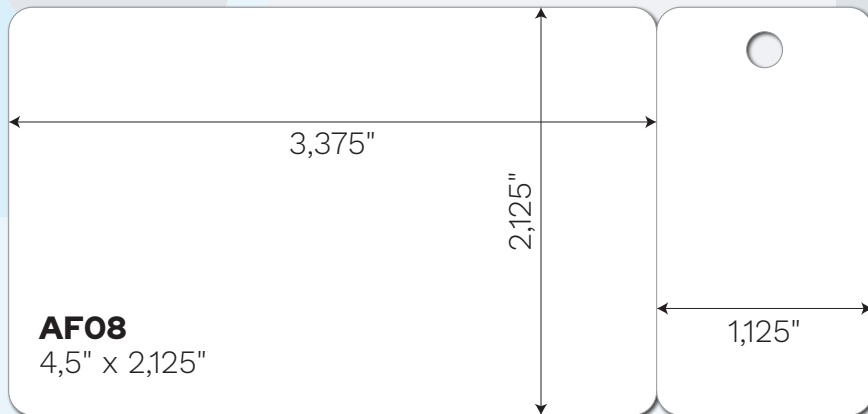

Cards are printed on 0.030" thick white plastic.

Production time: 10 to 15 working days

Model AF08

Scale: 100%

Model AF10

Scale: 100%

Model AF11

Scale: 80%

Model SP125

Scale: 100 %

Model SP144

Scale: 100 %

Model SP439

Scale: 78 %

Model VL294

Scale: 100 %

Model VL418

Scale: 100 %

Model VL434

Scale: 100 %

Model VL499

Scale: 100 %

Model VL500T

Scale: 86 %

Model VL514

Scale: 100 %

Model VL523

Scale: 70 %

Model VL532

Scale: 81 %

Model VL617

Scale: 100 %