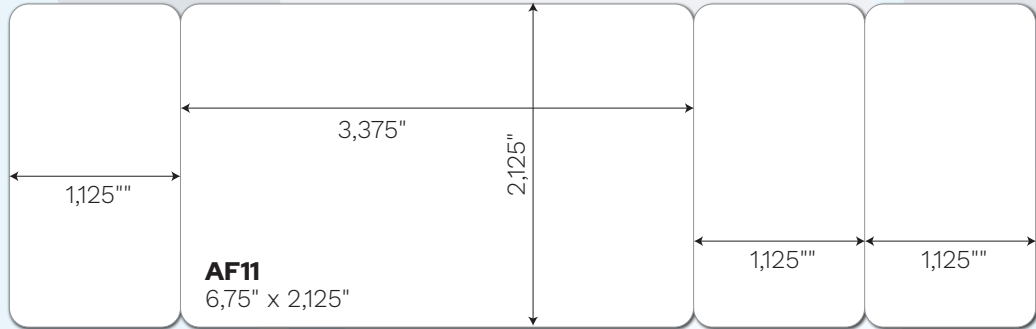

Cards are printed on 0.030" thick white plastic.

Production time: 10 to 15 working days

Model AF08

Scale: 100%

Model AF10

Scale: 100%

Model AF11

Scale: 80%

Model AF12

Scale: 69 %

Model AF13

Scale: 100 %

Model AF14

Scale: 100 %

Model AF17

Scale: 100 %

Model SP125

Scale: 100 %

Model SP144

Scale: 100 %

Model SP439

Scale: 78 %

Model VL294

Scale: 100 %

Model VL514

Scale: 100 %

Model VL523

Scale: 70 %

Model VL532

Scale: 81 %

Model VL617

Scale: 100 %