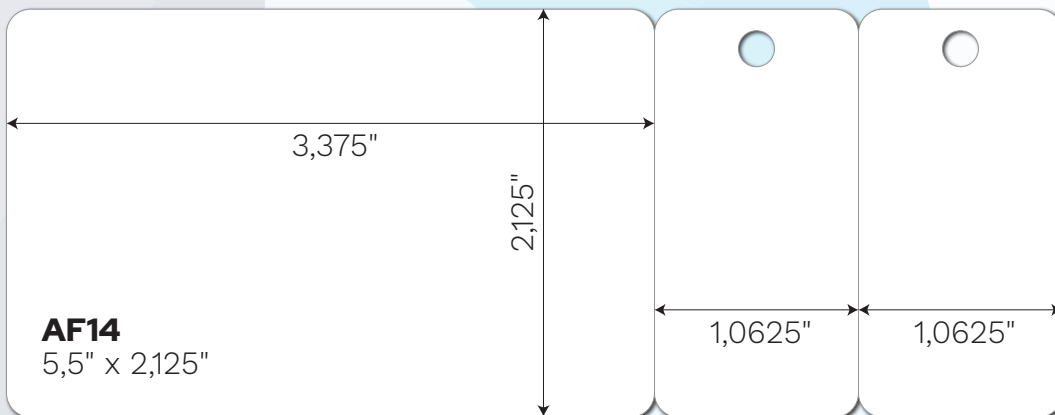

Cards are printed on 0.030" thick white plastic.

Production time: 10 to 15 working days

Model AF08

Scale: 100%

Model AF10

Scale: 100%

Model AF11

Scale: 80%

Model AF12

Scale: 69 %

Model AF13

Scale: 100 %

Model AF14

Scale: 100 %

Model AF17

Scale: 100 %

Model SP125

Scale: 100 %

Model SP144

Scale: 100 %

Model SP439

Scale: 78 %

Model VL294

Scale: 100 %

Model VL418

Scale: 100 %

Model VL434

Scale: 100 %

Model VL499

Scale: 100 %

Model VL500T

Scale: 86 %